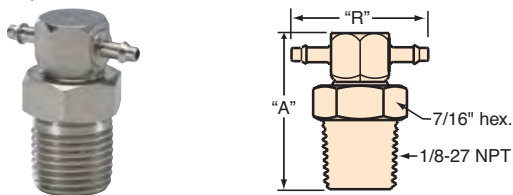

## #10-32 Male Swivel

(5/pack)

Barb (ID)	Barb (ID)	Order No.	"A"	"R"
1/16"	1/16"	<a href="#">ST0-2002</a>	0.578"	0.718"
3/32"	3/32"	<a href="#">ST0-3003</a>	0.578"	0.801"
1/8"	1/8"	<a href="#">ST0-4004</a>	0.578"	0.863"

## 1/8" NPT Male Swivel

(5/pack)

Barb (ID)	Barb (ID)	Order No.	"A"	"R"
1/16"	1/16"	<a href="#">SP0-2002</a>	0.843"	0.718"
3/32"	3/32"	<a href="#">SP0-3003</a>	0.843"	0.801"
1/8"	1/8"	<a href="#">SP0-4004</a>	0.843"	0.863"