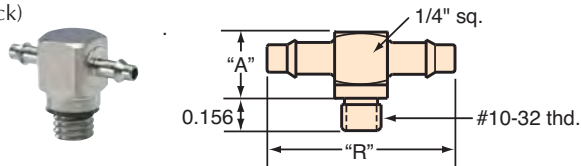

# #10-32 BRANCH TEES

All fittings are ENP (Electroless Nickel-Plated)

## #10-32 Male to Barb

(5/pack)

Barb (ID)	Barb (ID)	Order No.	"A"	"R"
1/16"	1/16"	<a href="#">TT0-202</a>	0.312"	0.670"
3/32"	3/32"	<a href="#">TT0-303</a>	0.312"	0.738"
1/8"	1/16"	<a href="#">TT0-402</a>	0.312"	0.748"
1/8"	1/8"	<a href="#">TT0-404</a>	0.312"	0.826"

## #10-32 Male Universal

(5/pack)

Barb (ID)	Barb (ID)	Order No.	"A"	"R"
1/16"	1/16"	<a href="#">UT0-2002</a>	0.344"	0.718"
1/16"	3/32"	<a href="#">UT0-3002</a>	0.344"	0.759"
1/16"	3/32"	<a href="#">UT0-3003</a>	0.344"	0.800"
1/8"	1/16"	<a href="#">UT0-4002</a>	0.344"	0.790"
1/8"	3/32"	<a href="#">UT0-4003</a>	0.344"	0.832"
1/8"	1/8"	<a href="#">UT0-4004</a>	0.344"	0.863"

## Barb to Barb Swivel

(5/pack)

Barb (ID)	Order No.	"A"	"R"
1/8"	<a href="#">S40-4004</a>	0.871"	0.611"