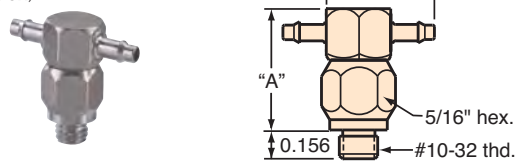

## Universal #10-32

(5/pack)

Order No.	"A"	"R"
<a href="#">UT0-FOF</a>	0.351"	0.625"

## #10-32 Male Swivel

(5/pack)

Barb (ID)	Barb (ID)	Order No.	"A"	"R"
1/16"	1/16"	<a href="#">ST0-2002</a>	0.578"	0.718"
3/32"	3/32"	<a href="#">ST0-3003</a>	0.578"	0.801"
1/8"	1/8"	<a href="#">ST0-4004</a>	0.578"	0.863"