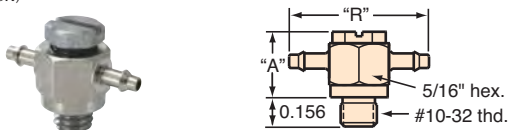

Barb (ID)	Barb (ID)	Order No.	"A"	"R"
1/16"	1/16"	UT0-2002	0.344"	0.718"
1/16"	3/32"	UT0-3002	0.344"	0.759"
1/16"	3/32"	UT0-3003	0.344"	0.800"
1/8"	1/16"	UT0-4002	0.344"	0.790"
1/8"	3/32"	UT0-4003	0.344"	0.832"
1/8"	1/8"	UT0-4004	0.344"	0.863"

Nitrile o-ring included