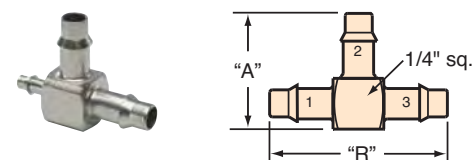

## 1/8" NPT Male Swivel

(5/pack)

Barb (ID)	Barb (ID)	Order No.	"A"	"R"
1/16"	1/16"	<a href="#">SP0-2002</a>	0.843"	0.718"
3/32"	3/32"	<a href="#">SP0-3003</a>	0.843"	0.801"
1/8"	1/8"	<a href="#">SP0-4004</a>	0.843"	0.863"

## Barb to Barb

(5/pack)

Barb 1 (ID)	Barb 2 (ID)	Barb 3 (ID)	Order No.	"A"	"R"
1/16"	1/16"	1/16"	<a href="#">T22-2</a>	0.671"	0.460"
1/16"	1/16"	1/8"	<a href="#">T42-2</a>	0.734"	0.460"
1/16"	3/32"	1/16"	<a href="#">T22-3</a>	0.656"	0.494"
1/16"	1/8"	1/16"	<a href="#">T22-4</a>	0.656"	0.538"
1/16"	1/8"	1/8"	<a href="#">T42-4</a>	0.734"	0.538"
3/32"	1/16"	3/32"	<a href="#">T33-2</a>	0.712"	0.460"
3/32"	3/32"	3/32"	<a href="#">T33-3</a>	0.712"	0.494"
3/32"	1/8"	3/32"	<a href="#">T33-4</a>	0.712"	0.538"
1/8"	1/16"	1/8"	<a href="#">T44-2</a>	0.812"	0.460"
1/8"	3/32"	1/8"	<a href="#">T44-3</a>	0.812"	0.494"
1/8"	1/8"	1/8"	<a href="#">T44-4</a>	0.812"	0.538"